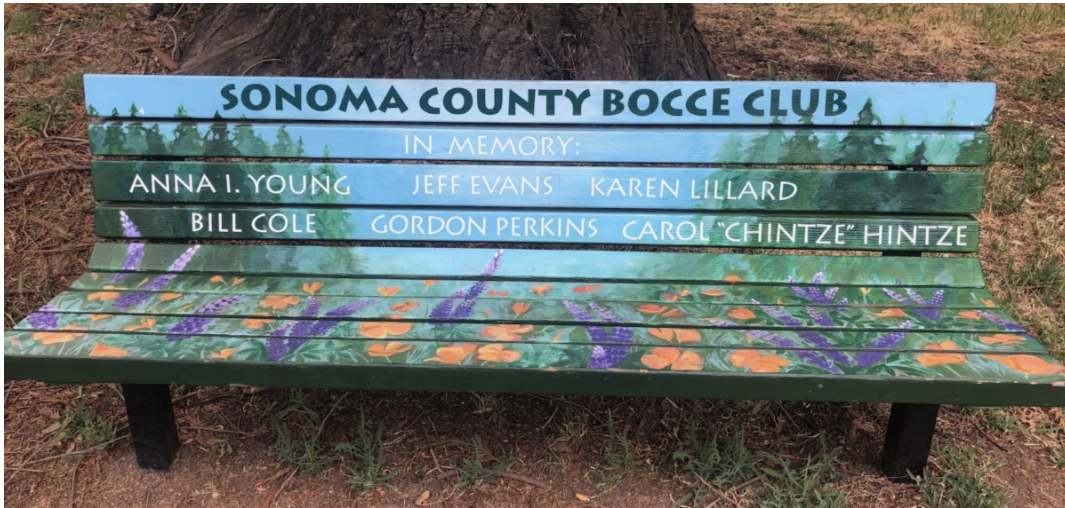

[View our Benches](#)

MANHATTAN BEACH MOSAIC

During our November Apprentice session, we will also be working on a large scale mosaic that will be fabricated in collaboration with local artist, Carole Watanabe.

This private commission, created for a client in Southern California, will cover a retaining wall, and measure 50' x 4', and depict underwater themes. Predominantly made of cut tile, the wall will also include some elements made of glazed and fired clay.

You can view some of our previous mosaic creations at the link below.

[View our Mosaics](#)