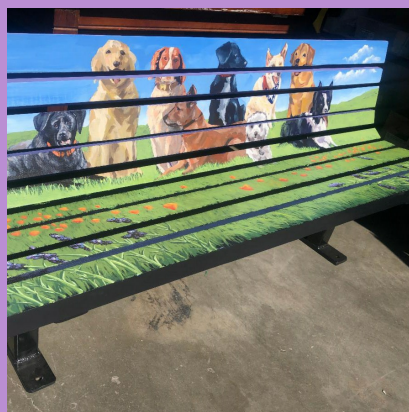

A recent bench commission.